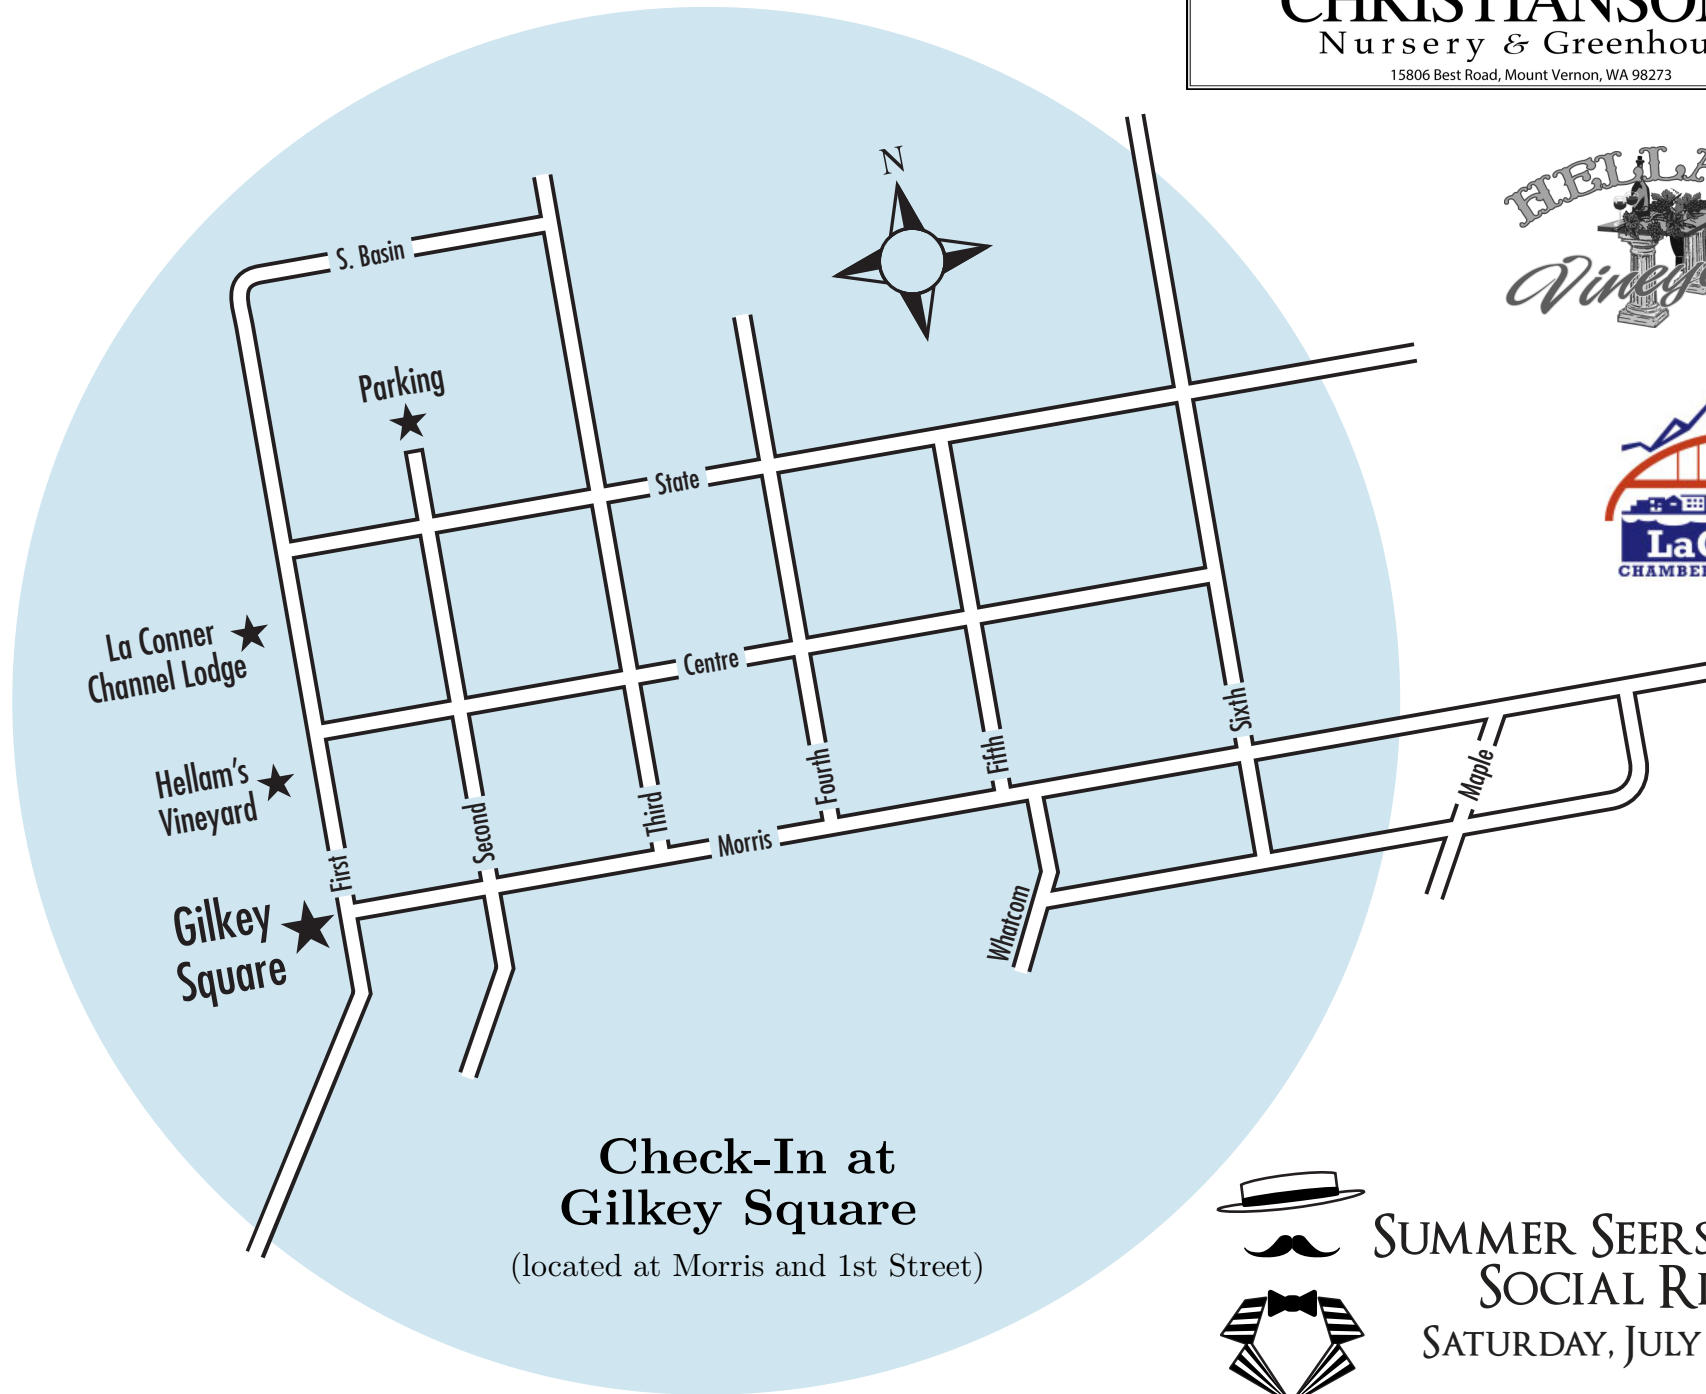

CHRISTIANSON'S

Nursery & Greenhouse

15806 Best Road, Mount Vernon, WA 98273

La Conner Channel Lodge ★

Hellam's Vineyard ★

Gilkey Square ★

Check-In at Gilkey Square

(located at Morris and 1st Street)

SUMMER SEERSUCKER SOCIAL RIDE

SATURDAY, JULY 21, 2018