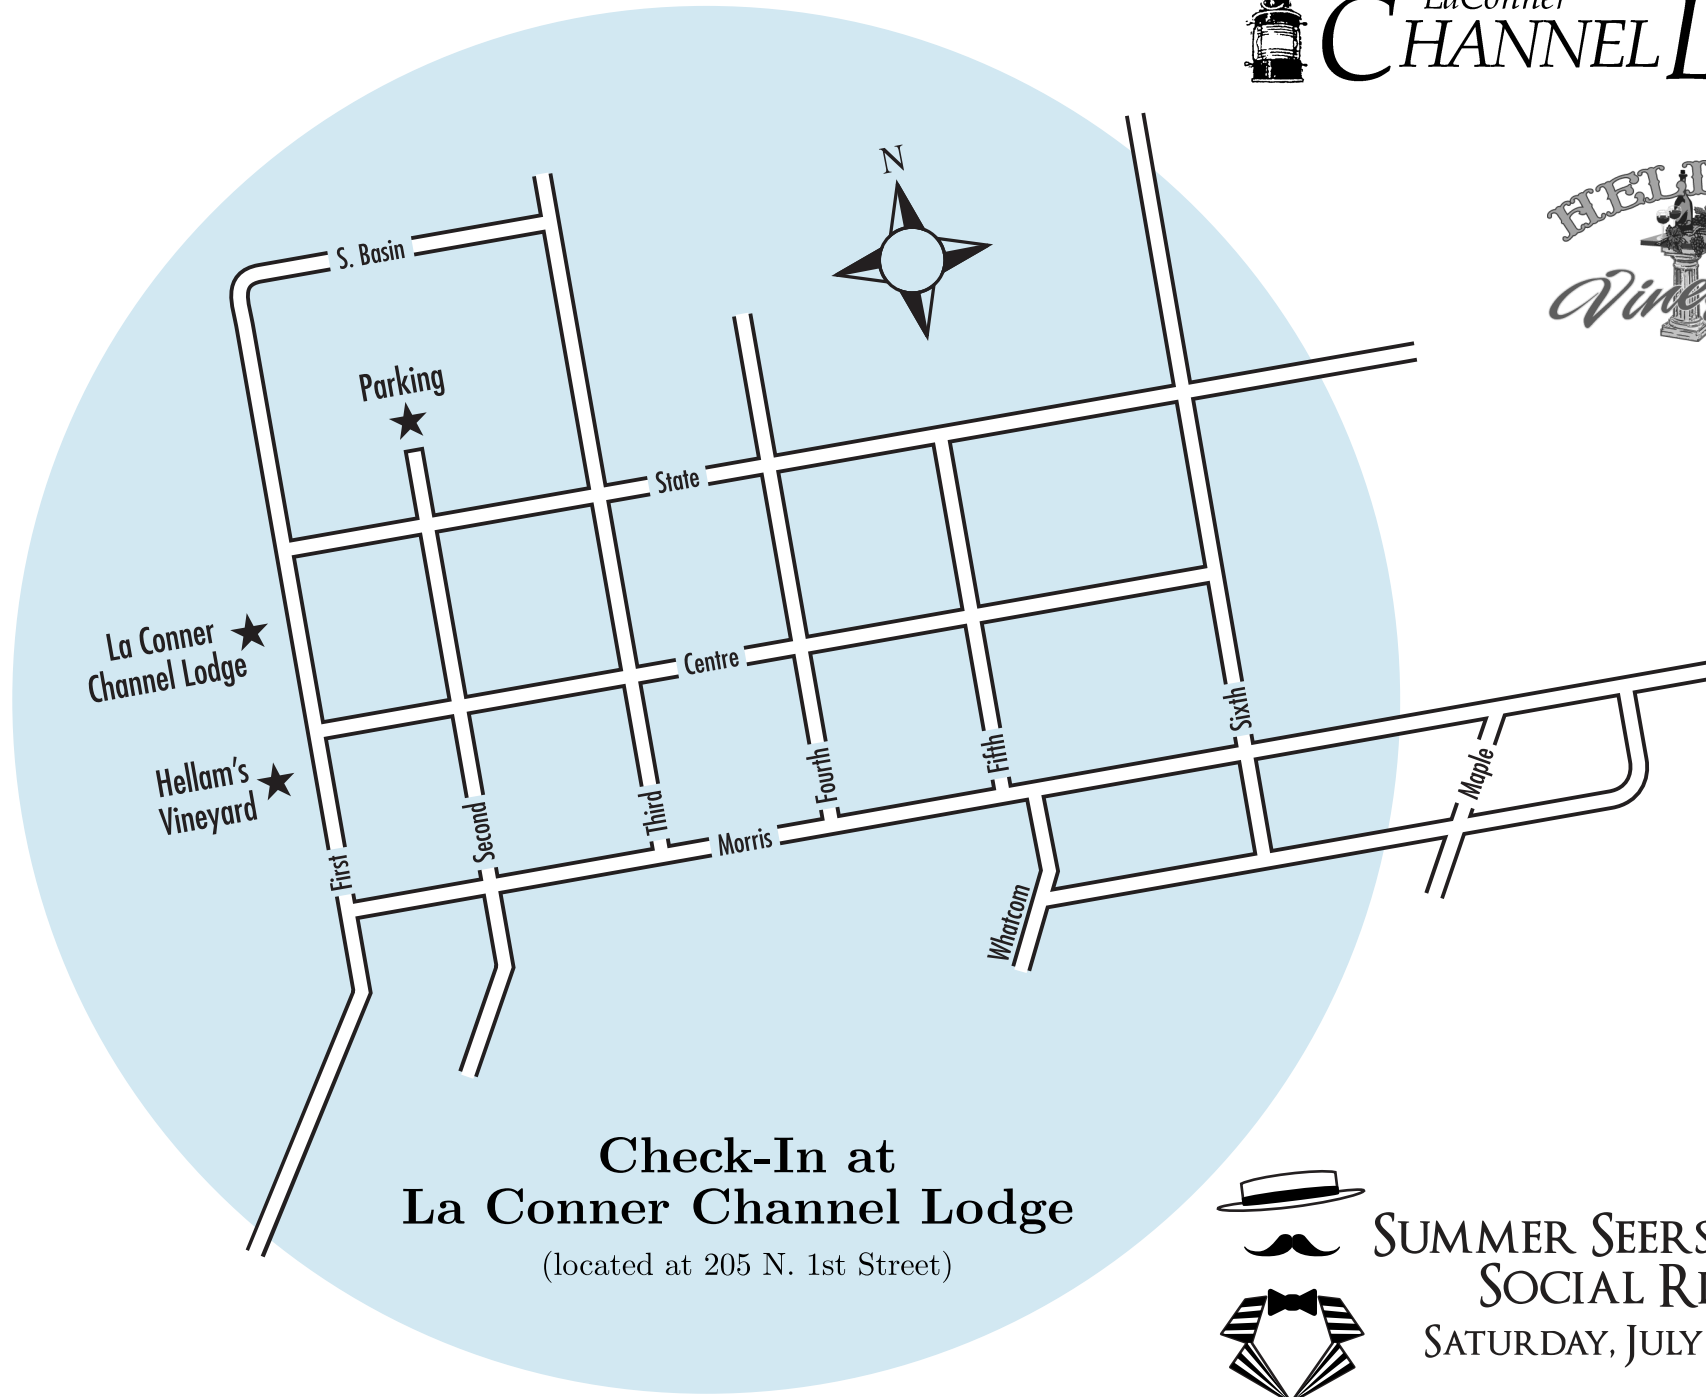

LaConner CHANNEL LODGE

Port of
Skagit

Check-In at La Conner Channel Lodge

(located at 205 N. 1st Street)

SUMMER SEERSUCKER SOCIAL RIDE

SATURDAY, JULY 15, 2017